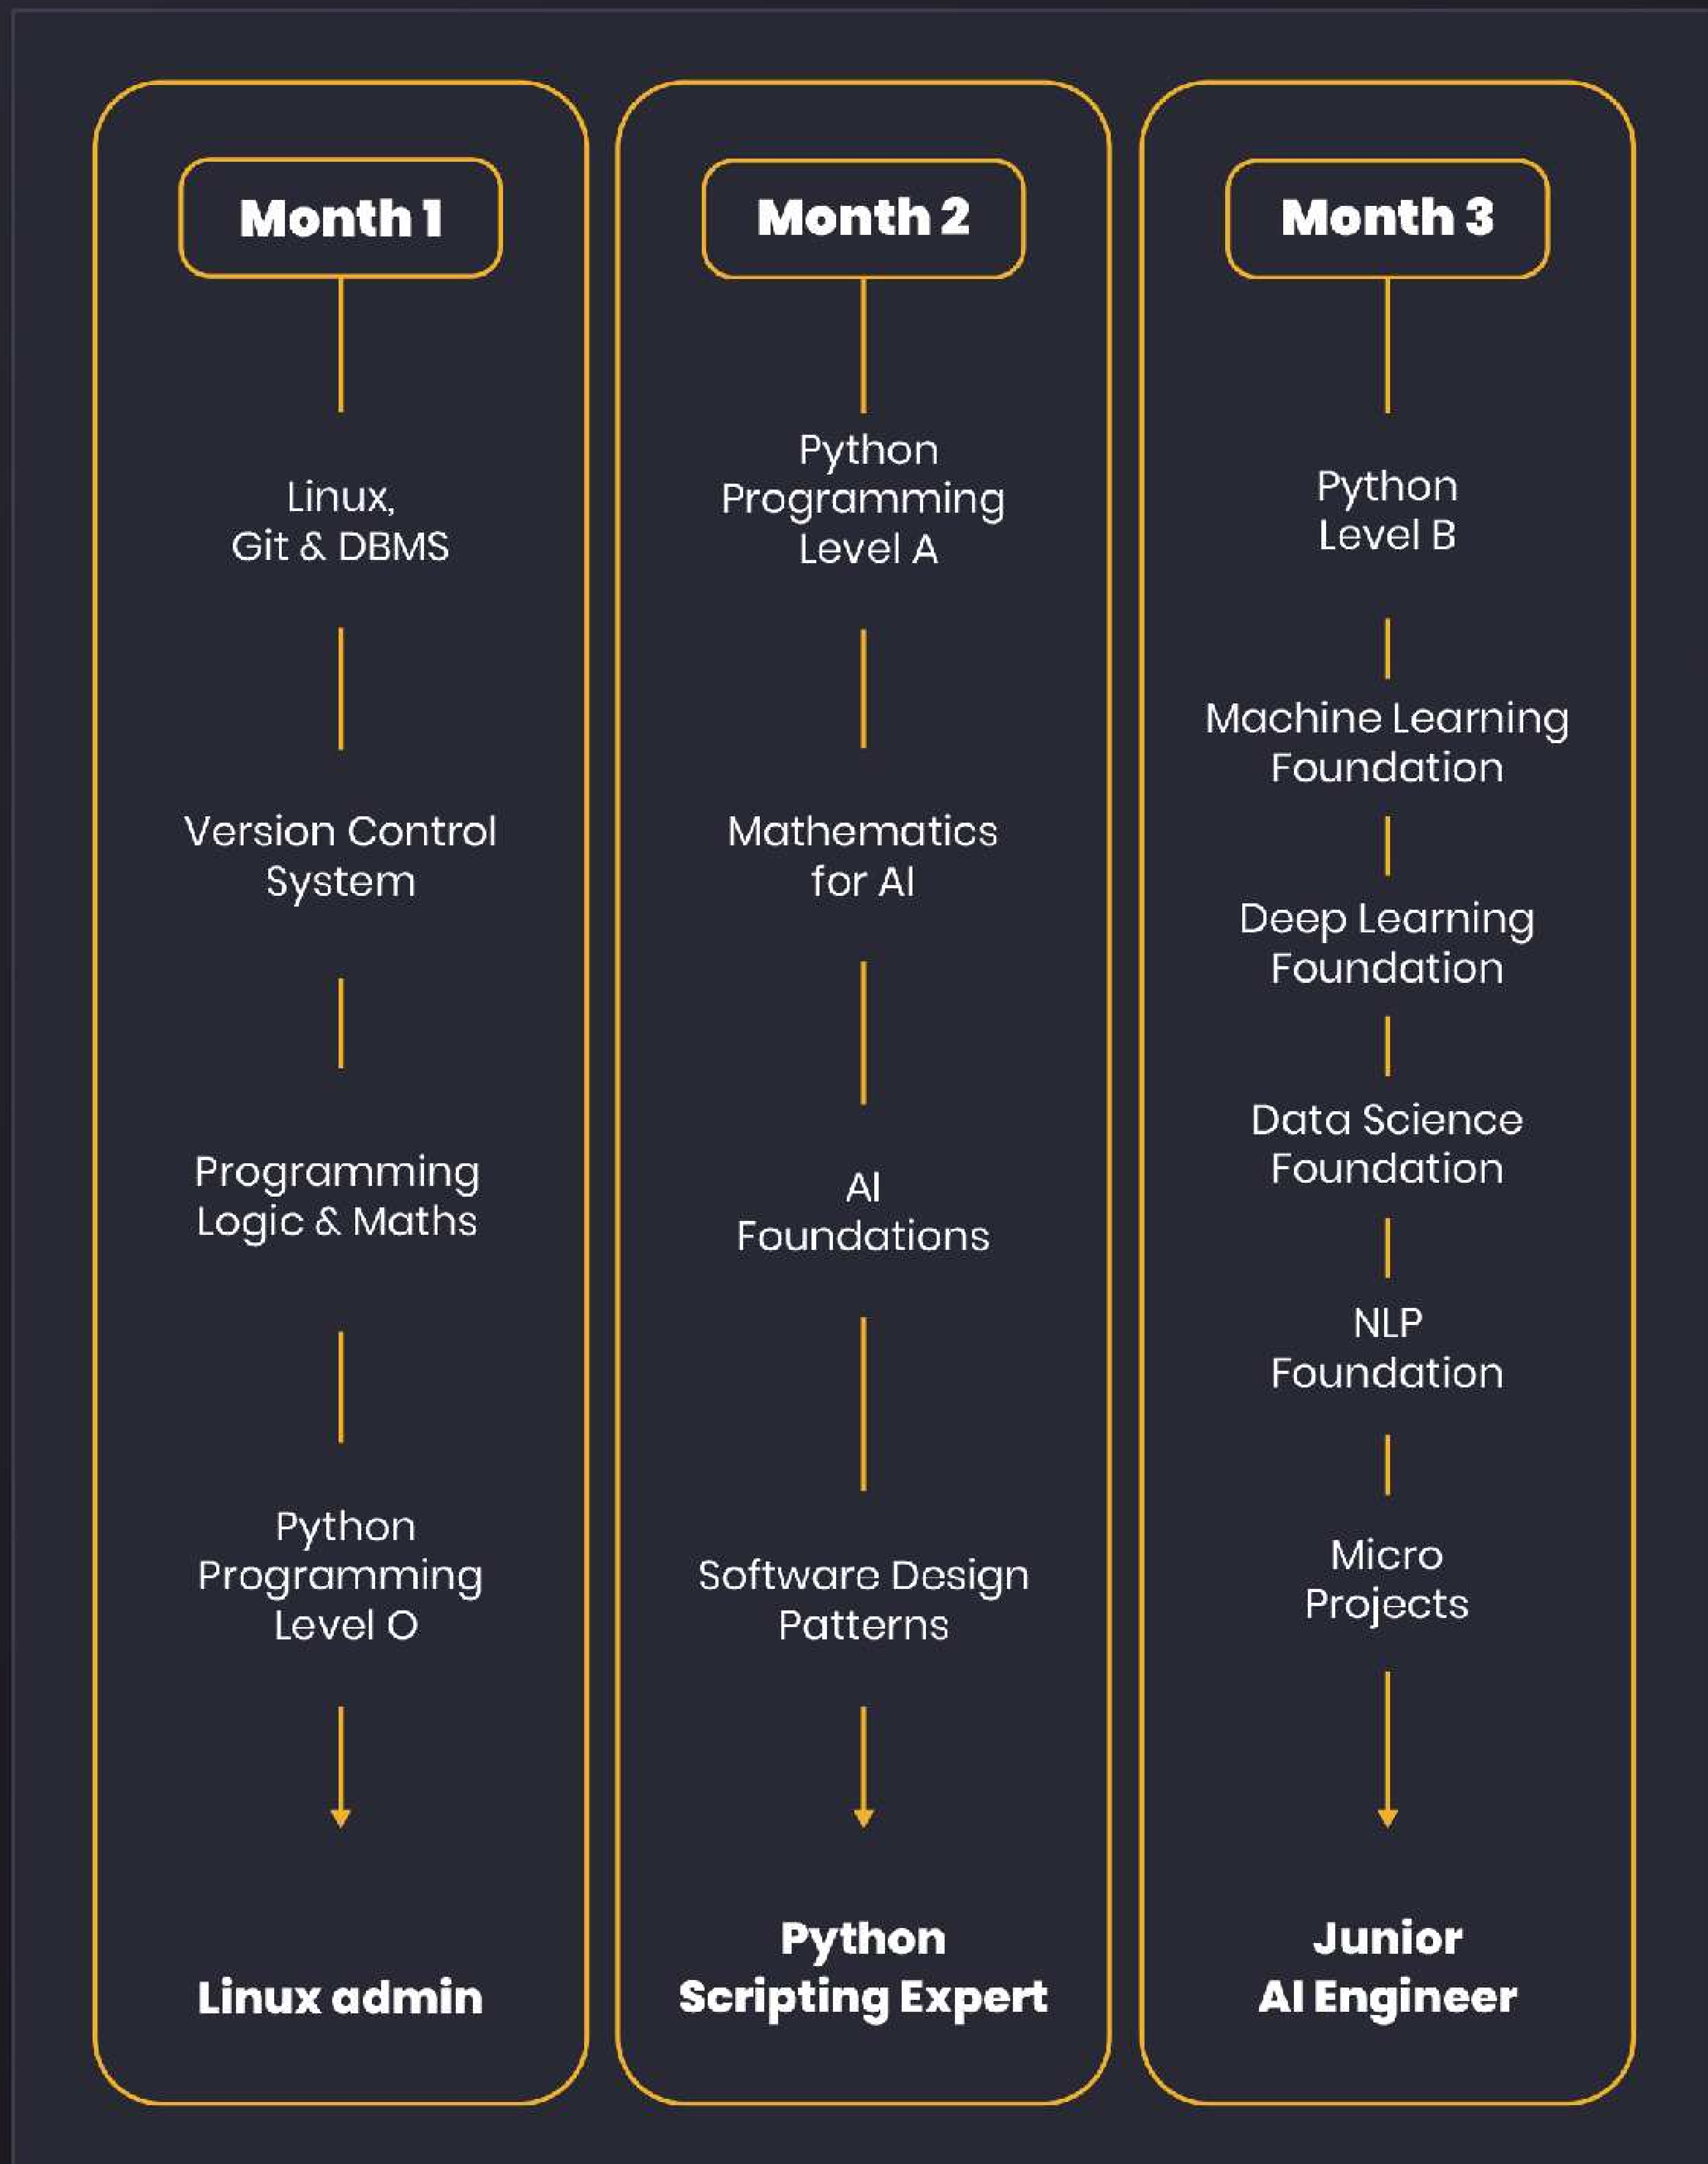

Learning Path